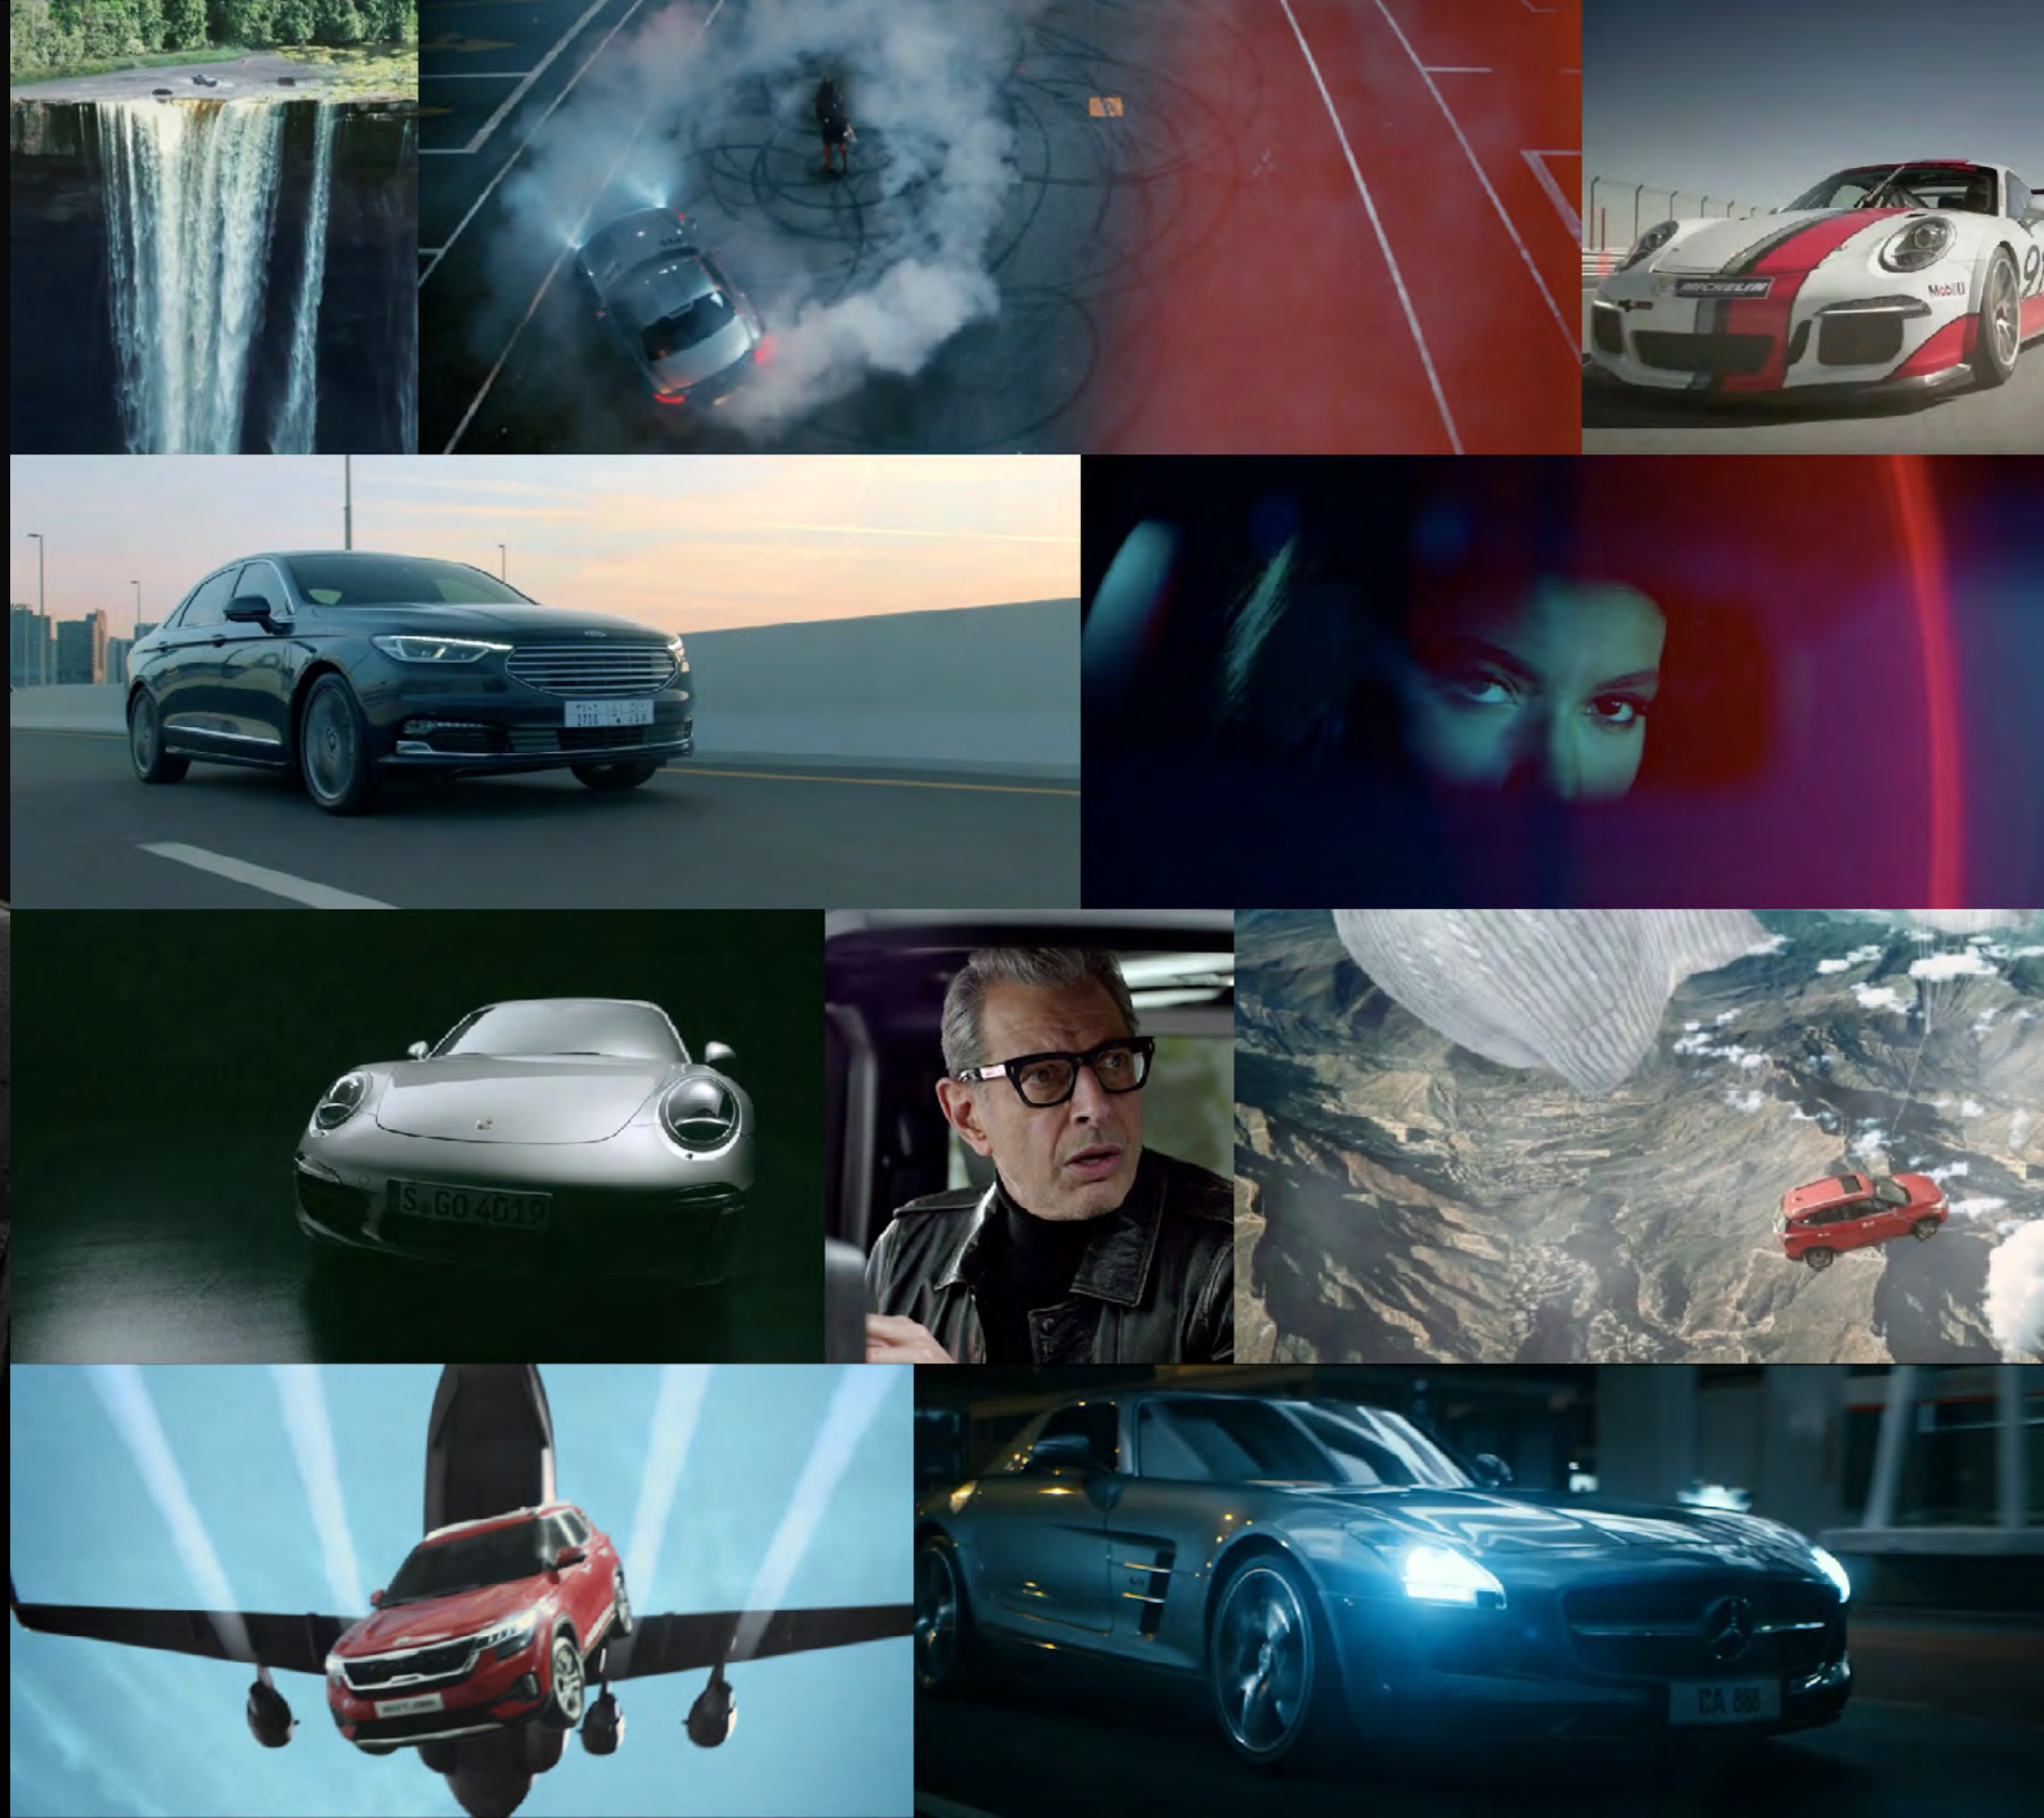

# MICHAŁ MISINSKI

DESIGN-DRIVEN  
AUTOMOTIVE  
TECH-SAVVY  
SCI-FI

SHOWREEL ▶

**ERIC  
WILL**

DREAMY  
CINEMATIC  
LARGER-THAN-LIFE

SHOWREEL ▶

# MATTHIAS BERNDT

AUTOMOTIVE  
FASHION  
LIFESTYLE

SHOWREEL ▶