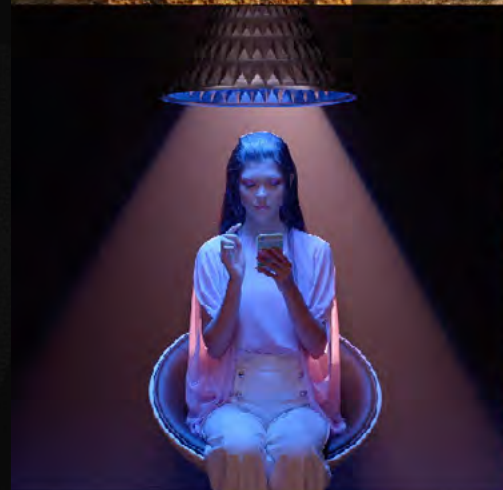

# MICHAŁ MISINSKI

DESIGN-DRIVEN  
AUTOMOTIVE  
TECH-SAVVY  
SCI-FI

SHOWREEL ▶

**ERIC  
WILL**

DREAMY  
CINEMATIC  
LARGER-THAN-LIFE

SHOWREEL ▶